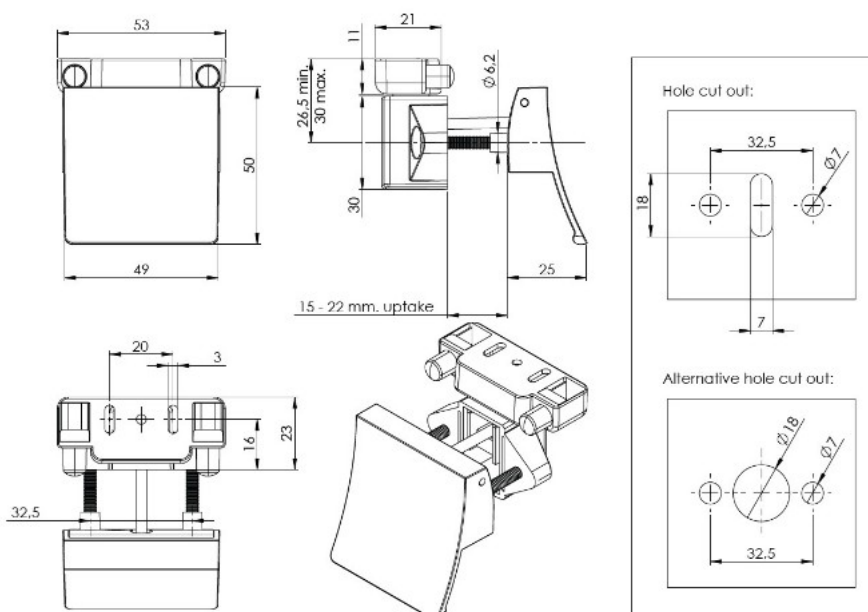

PRODUCT SHEET

Description:

Slam Lock "RV", W/Lift Handle "L", 15-22mm, SS-Look, Zamak Handle & Grey ABS Housing, Incl. Grey ABS Striker W/Spring, Tension

Item number:

14.03.077-0

| Units | Box | Carton | HS Code | Barcode |
|-------|-----|--------|------------|--|
| Pcs. | 10 | 100 | 8301300000 |  |
| | | | | 5704866518376 |